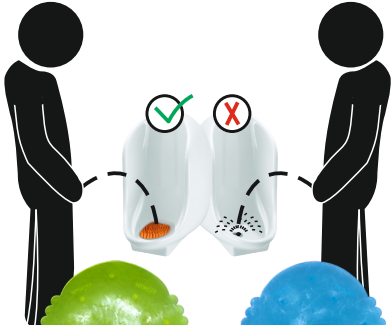

● **Fragrance** ●

Mango • Aqua • Strawberry • Lemon • Coolmint • Orange • Pineapple

**FreshThink**<sup>®</sup>  
*Freshness with Hygiene*

New Compact Size  
Urinal Screen

• **Fragrance** •

Mango • Aqua • Strawberry • Lemon • Coolmint