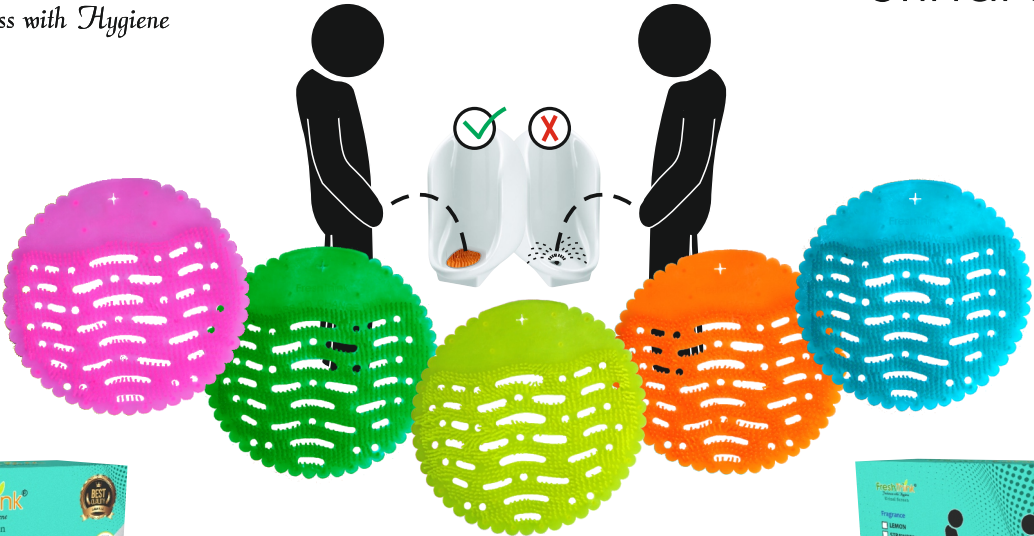

● **Fragrance** ●

Mango • Aqua • Strawberry • Lemon • Coolmint • Orange • Pineapple

**FreshThink**<sup>®</sup>  
*Freshness with Hygiene*

New Compact Size  
Urinal Screen

• **Fragrance** •

Mango • Aqua • Strawberry • Lemon • Coolmint